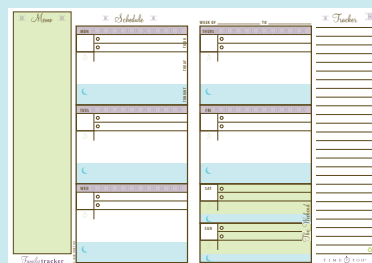

Weekly & Monthly SMARTS

- School week to weekend calendar views let Monday start the week and keep *The Weekend* plans together
- Rollover months keep you from breaking the weekly view to connect separate monthly schedules
- Monthly Plan Ahead areas for RSVPs, invitations & to-do's

Daily SMARTS

- Supersized daily squares and pages give plenty of room for the busy family with multiple schedules
- Exclusive "see the day" layout and color guides to easily record and see TO-DO, TODAY, TONIGHT activities
- Family 411 and *Field Trip Essentials* info areas

From the wall...to the road with our weekly personal planner and reminder stickies.

Look for our other Family Tracker products to easily transport weekly schedules, to-do's and events to work, school or your next scheduled stop.

my WEEKLY DISPATCH

& The Weekender schedule shuttle

A personal planner and booklet ready for the road and field trips too. Merge with your personal or professional activities and track contacts, connections and passwords.